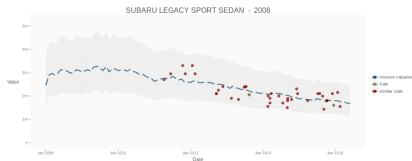

Verðmat á Subaru Legacy

Selection mode:
Random car

Choose between randomly selecting a car or defining your own

Manufacturer:
Subaru

Car type:
Legacy

Model Year range:
1999 — 2008

Defines the model year interval for choosing a random car

Get new car

Plot range:
1999 — 2008

Defines the cut-off for the x-axis

☒ Include similar sales

Km range (%)
0 — 100

Similar cars must be within this % in terms of km driven compared to the chosen car

Transmission:
Automatic

Fuel:
Petrol

Similar cars will be limited by the transmission and fuel properties above

☐ Limit to selected accessories

Only show similar sales with at least the selected accessories

Accessories

Sales

	Sale Yr.	Sale Mo.	Price (k)	Type	Mileage (k)	Model Yr.	Engine (L)	Fuel	Transmission	#Accessories
311422	2015	December	1600	Legacy	99	2008	2	Petrol	Automatic	0
63042	2013	August	2050	Legacy Sport Sedan	58	2008	2	Petrol	Automatic	0

Similar Sales

25 records per page

Sale Yr.	Sale Mo.	Price (k)	Type	Mileage (k)	Model Yr.	Engine (L)	Fuel	Transmission	#Accessories
2012	October	2250	Legacy Sedan	47	2008	2	Petrol	Automatic	0
2011	November	2150	Legacy	40	2008	2	Petrol	Automatic	9
2014	February	2000	Legacy	61	2008	2	Petrol	Automatic	0
2013	July	2400	Legacy Sport Wagon	62	2009	2	Petrol	Automatic	0
2014	December	2300	Legacy	70	2009	2	Petrol	Automatic	0