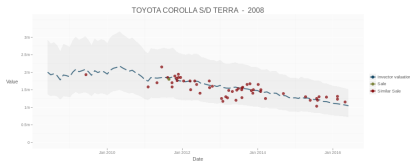

Verðmat á Toyota Corollu

Selection mode:
Random car

Choose between randomly selecting a car or defining your own

Manufacturer:
Toyota

Car type:
Corolla

Model Year range:
2000 - 2010

Defines the model year interval for choosing a random car

Get new car

Km range:
0 - 1000

Defines the cut-off for the x-axis

☒ Include similar sales

Km range (%)
0 - 100

Similar cars must be within this % in terms of km driven compared to the chosen car

Transmission:
Manual

Fuel:
Petrol

Similar cars will be limited by the transmission and fuel properties above

☐ Limit to selected accessories

Only show similar sales with at least the selected accessories

Accessories

Rafdrifnar tækjur | Rafdrifnar speglar

Sales

	Sale Yr.	Sale Mo.	Price (k)	Type	Mileage (k)	Model Yr.	Engine (L)	Fuel	Transmission	#Accessories
78508	2011	August	1800	Corolla S/d Terra	55	2008	1.4	Petrol	Manual	2

Similar Sales

25 records per page										Search:
Sale Yr.	Sale Mo.	Price (k)	Type	Mileage (k)	Model Yr.	Engine (L)	Fuel	Transmission	#Accessories	
2013	February	1300	Corolla S/d Terra	77	2007	1.4	Petrol	Manual	3	
2011	November	1940	Corolla S/d Terra	57	2008	1.4	Petrol	Manual	4	
2013	November	1500	Corolla	96	2008	1.4	Petrol	Manual	3	
2015	April	1300	Corolla	121	2008	1.4	Petrol	Manual	3	
2013	October	1670	Corolla S/d Terra	101	2008	1.4	Petrol	Manual	2